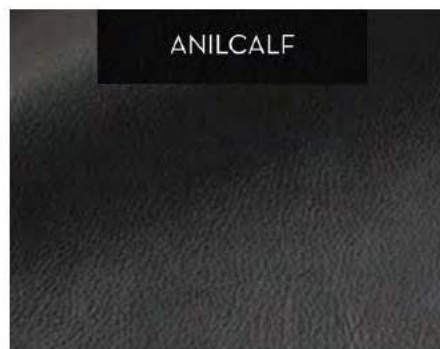

LES CUIRS

LEATHERS

CANAPES DUVIVIER

Au-delà du temps et des modes

ANILCALF